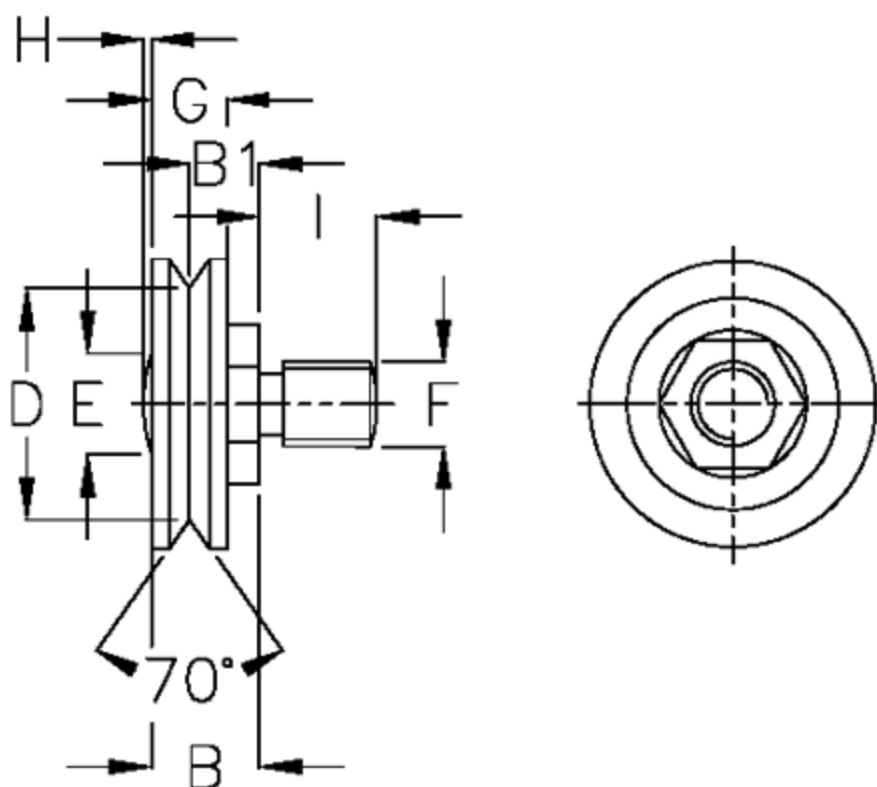

Article number: 0571515360

Description: Hepco GV3 bearing GBHJ 360 CNS
Slimline for Blind hole Fixing

Measures

a = 36.0	F	= M10 x 1,25
B = 14.0	J	= 1.25
B1 = 8.3	K	= 6.0
C = 22	M	= 17
C1 = 14.8	M1	= 21
C2 = 5.9	O	= 10
D = 27.57	P	= 15
E = 12.0	Weight kg/1000	= 0.065